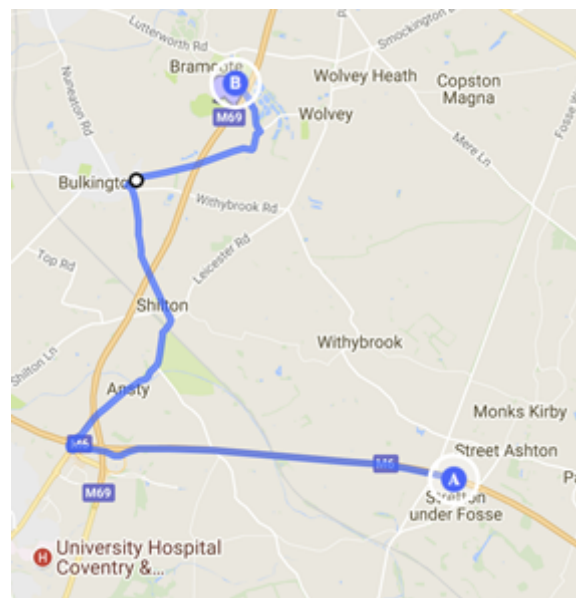

as they will lead you to site against the flow of traffic; the site will be operating a one way system so coming from the wrong direction means you will be sent back around to join the back of the queue.

Arriving from 'The South'

This applies to: Kenilworth, Leamington, Rugby, Stratford, Warwick and West Warwickshire Districts.

1. Follow the **A46** on Coventry Eastern Bypass and exit at the Ansty Interchange. **Do Not follow the M69.**
2. Follow signs for Ansty (**B4065**)
3. Continue on through Ansty village
4. At the Traffic Light junction in Shilton, turn left onto **BULKINGTON ROAD (B4029)**
5. At the mini roundabout in Bulkington, turn left onto **RUGBY ROAD (B4112)**, then immediately right onto **WOLVEY ROAD (B4109)**
6. Turn left onto **BAZZARD ROAD**
7. Turn left into Main Event Entrance for Get In.

ACCESS TO THE EVENT

SET UP, ARRIVALS, DEPARTURES, TAKE DOWN & EVERYTHING IN BETWEEN!

Arriving from 'The East'

This may also apply to: Rugby.

1. Follow the **M6** westbound leaving at Junction 2, following signs for **A46**.
2. At Ansty Interchange, Follow signs for Ansty (**B4065**)
3. Continue on through Ansty
4. At the Traffic Light junction in Shilton, turn left onto **BULKINGTON ROAD (B4029)**
5. At the mini roundabout in Bulkington, turn left onto **RUGBY ROAD (B4112)**, then immediately right onto **WOLVEY ROAD (B4109)**
6. Turn left onto **BAZZARD ROAD**
7. Turn left into Main Event Entrance for Get In.

Arriving from 'The North & West'

This applies to: Atherstone & Nuneaton.

1. Leave Nuneaton on Lutterworth Road (**B4114**)
2. At the Double Mini Roundabout, turn right onto Bulkington Road (**B4112**)
3. Continue on through Bulkington, right onto **WOLVEY ROAD (B4109)** at the mini roundabout.
4. Turn left onto **BAZZARD ROAD**
5. Turn left into Main Event Entrance for Get In.