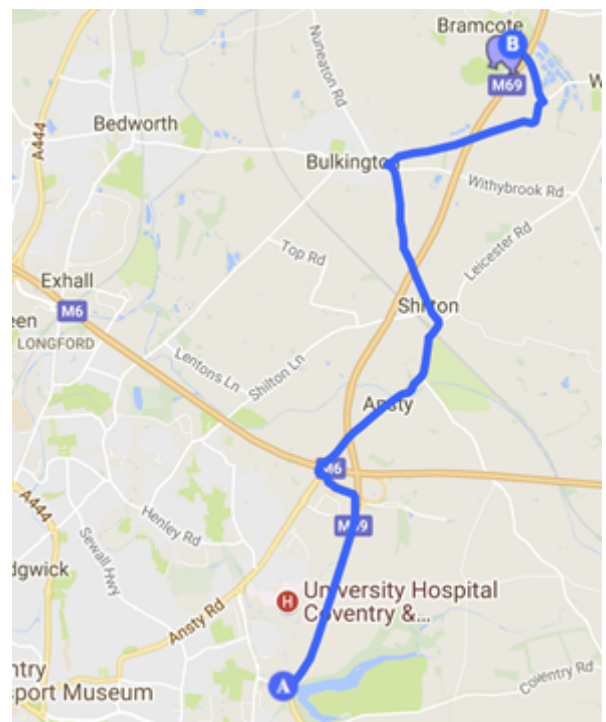

as they will lead you to site against the flow of traffic; the site will be operating a one way system so coming from the wrong direction means you will be sent back around to join the back of the queue.

Arriving from 'The South'

This applies to: Kenilworth, Leamington, Rugby, Stratford, Warwick and West Warwickshire Districts.

1. Follow the **A46** on Coventry Eastern Bypass and exit at the Ansty Interchange. **Do Not follow the M69.**
2. Follow signs for Ansty (**B4065**)
3. Continue on through Ansty village
4. At the Traffic Light junction in Shilton, turn left onto **BULKINGTON ROAD (B4029)**
5. At the mini roundabout in Bulkington, turn left onto **RUGBY ROAD (B4112)**, then immediately right onto **WOLVEY ROAD (B4109)**
6. Turn left onto **BAZZARD ROAD**
7. Turn left into Main Event Entrance for Get In.

ACCESS TO THE EVENT

SET UP, ARRIVALS, DEPARTURES, TAKE DOWN & EVERYTHING IN BETWEEN!

Arriving from 'The East'

This may also apply to: Rugby.

1. Follow the **M6** westbound leaving at Junction 2, following signs for **A46**.
2. At Ansty Interchange, Follow signs for Ansty (**B4065**)
3. Continue on through Ansty
4. At the Traffic Light junction in Shilton, turn left onto **BULKINGTON ROAD (B4029)**
5. At the mini roundabout in Bulkington, turn left onto **RUGBY ROAD (B4112)**, then immediately right onto **WOLVEY ROAD (B4109)**
6. Turn left onto **BAZZARD ROAD**
7. Turn left into Main Event Entrance for Get In.

Arriving from 'The North & West'

This applies to: Atherstone & Nuneaton.

1. Leave Nuneaton on Lutterworth Road (**B4114**)
2. At the Double Mini Roundabout, turn right onto Bulkington Road (**B4112**)
3. Continue on through Bulkington, right onto **WOLVEY ROAD (B4109)** at the mini roundabout.
4. Turn left onto **BAZZARD ROAD**
5. Turn left into Main Event Entrance for Get In.